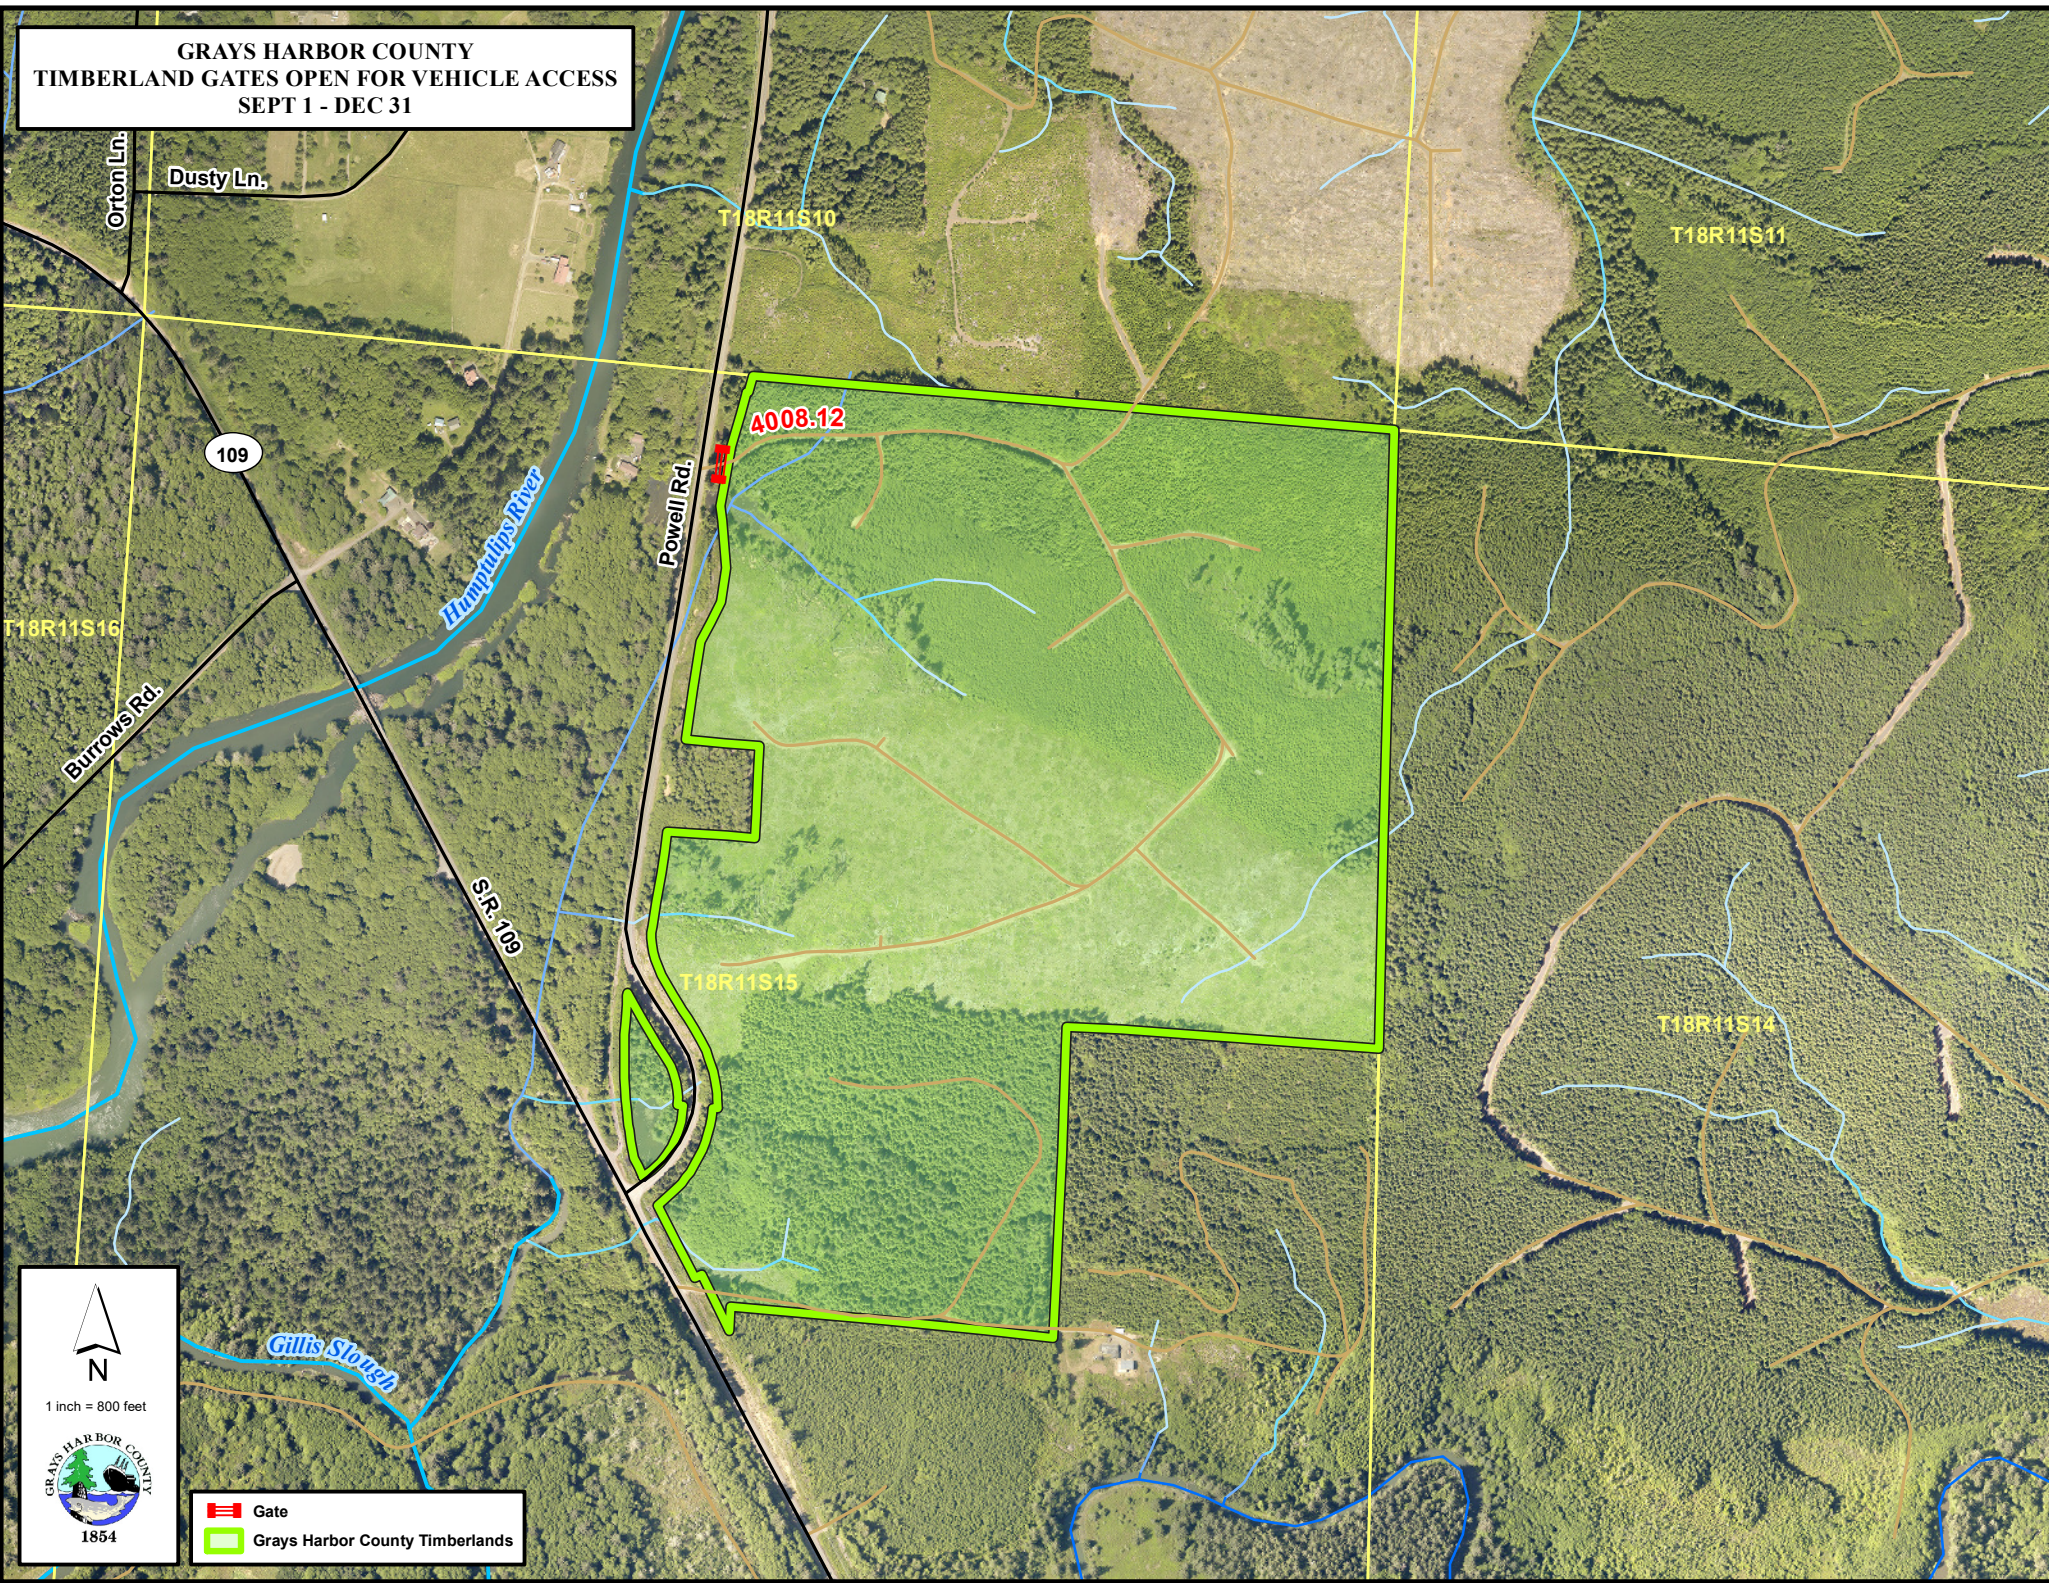

GRAYS HARBOR COUNTY
TIMBERLAND GATES OPEN FOR VEHICLE ACCESS
SEPT 1 - DEC 31

North arrow pointing up with the letter 'N' below it.

1 inch = 800 feet

GRAYS HARBOR COUNTY
1854

Gate

Grays Harbor County Timberlands